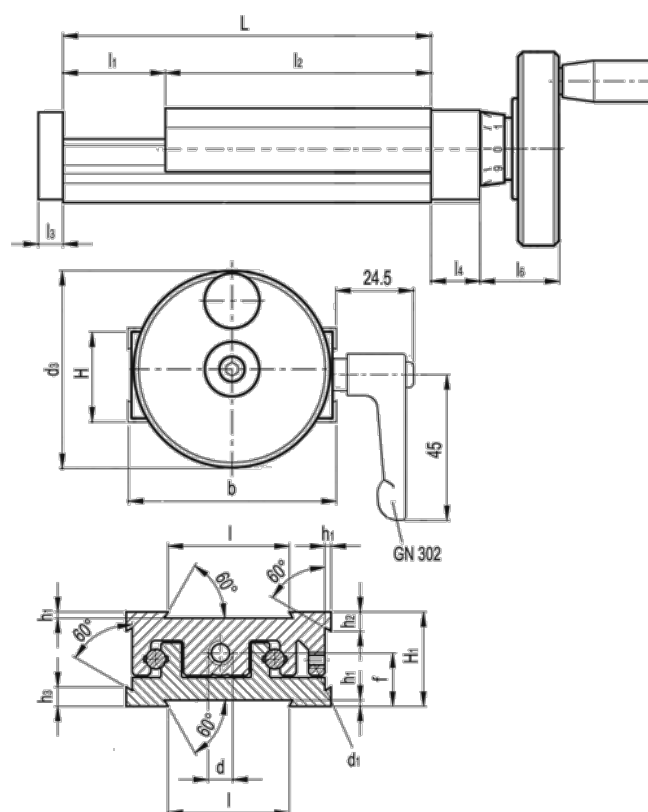

Article number: 20773030

Description: Adjustable slide unit  
GN 900-120-185-25-H-2

## Measures

b = 120	h2 = 13.8
d = M10x1	h3 = 13.8
d1 = M5	l = 80
d3 = 100	L - l1 = 185-25
f = 26.3	l2 = 160
H = 45.0	l3 = 10
h1 = 2.0	l4 = 18
H1 = 46	l6 = 40